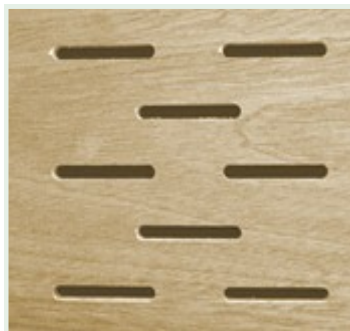

## Murano Acoustic Wood Panels Pattern Range

Murano Acoustic Wood panels are available in perforated or grooved patterns.

**P316 HOLES**

**P616 HOLES**

**P916 HOLES**

**PL316 HOLES OFFSET**

**PL616 HOLES OFFSET**

**PL916 HOLES OFFSET**

**G8 GROOVES**

**G16 GROOVES**

**G32 GROOVES**

**S56 SLOTS**

**SL56 SLOTS OFFSET**

**SL100 SLOTS OFFSET**

## Murano Acoustic Wood Panels Pattern Range

Murano Acoustic Wood panels are available in perforated or grooved patterns.

**G48 GROOVES**

**G64 GROOVES**

**S100 SLOTS**

**Q16 SQUARES**

**Q32 SQUARES**

**Q48 SQUARES**