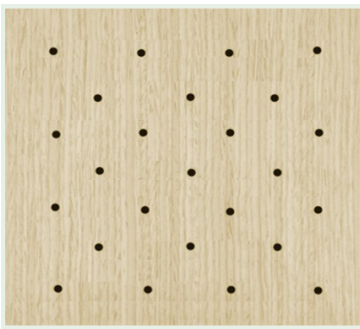

## Murano Acoustic Wood Panels Pattern Range

Murano Acoustic Wood panels are available in perforated or grooved patterns.

**P316 HOLES**

**P616 HOLES**

**P916 HOLES**

**PL316 HOLES OFFSET**

**PL616 HOLES OFFSET**

**PL916 HOLES OFFSET**

**G8 GROOVES**

**G16 GROOVES**

**G32 GROOVES**

**S56 SLOTS**

**SL56 SLOTS OFFSET**

**SL100 SLOTS OFFSET**

## Murano Acoustic Wood Panels Pattern Range

Murano Acoustic Wood panels are available in perforated or grooved patterns.

**G48 GROOVES**

**G64 GROOVES**

**S100 SLOTS**

**Q16 SQUARES**

**Q32 SQUARES**

**Q48 SQUARES**